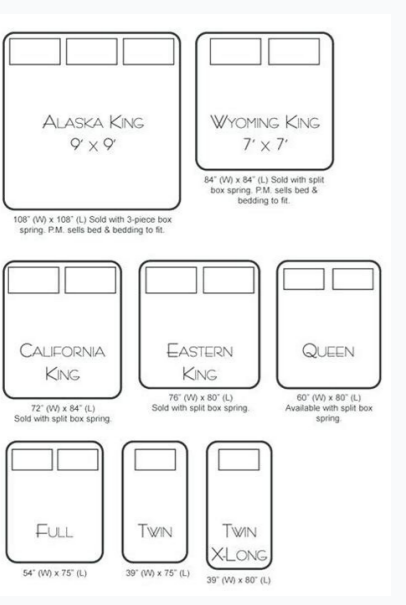

BEDDING DIMENSIONS

Flat Sheets	
Twin	72" W x 102" L
Full	81" W x 102" L
Queen	100" W x 112" L
King	118" W x 112" L
Cal King	118" W x 112" L
Duvet Covers	
Twin	70" W x 92" L
Full	90" W x 92" L
Queen	90" W x 92" L
King	106" W x 92" L
Cal King	104" W x 100" L
Pillow Cases	
Standard	20" W x 32" L
King	20" W x 40" L
Brazilian	20" W x 28" L
Shams	
Standard	20" W x 28" L
Euro Sham	26" W x 26" L
Throw	
One Size	50" W x 70" L

Fitted Sheets	
Twin	40" W x 76" L x 18" D
Full	55" W x 76" L x 18" D
Queen	62" W x 80" L x 18" D
King	78" W x 80" L x 18" D
Cal King	72" W x 84" L x 18" D
Bed Skirts	
Twin	38" W x 75" L x 15" D
Full	53" W x 75" L x 15" D
Queen	63" W x 79" L x 15" D
King	78" W x 79" L x 15" D
Cal King	71" W x 83" L x 15" D
Blankets	
Twin	90" W x 96" L
Full/Queen	96" W x 96" L
King	108" W x 96" L
Quilts	
Twin	70" W x 92" L
Full/Queen	96" W x 96" L

How to determine fitted sheet size. How to calculate bed sheet size. What is the standard size of fitted sheets. How to measure for fitted bed sheets. How to choose bed sheet size.

Plain sheets as the name suggests, fitted sheets are intended to lie flat on the mattress. Before you start, make sure that you are wearing a bra that is not worn - this will make the measurements more accurate. Follow these steps to find your bra size: Find your band size. However, it is essential that you follow the washing instructions on the label. If